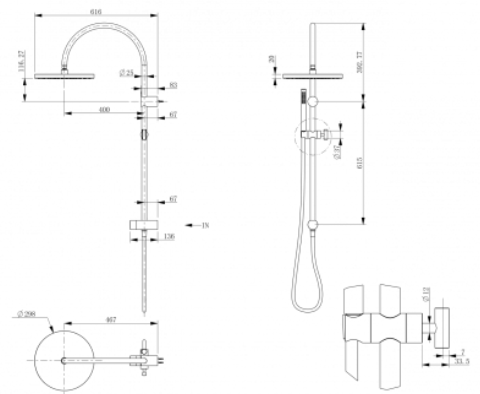

### DETAILS

**PRODUCT CODE**

PRMDSS

**INCLUSIONS**

Fixing Kit

**INSTALLATION TYPE**

Wall Mount

**MATERIAL**

WELS Registration no.S18176

**NOTES**

Top or Bottom water inlet position