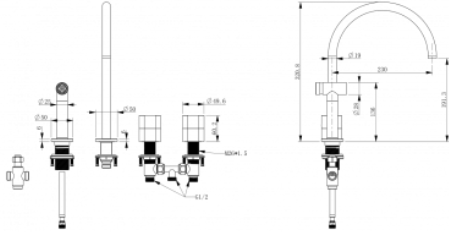

PRIME HOB MOUNT KITCHEN SET W/SWIVEL SPOUT & PULL OUT KITCHEN HOB SPRAY

DETAILS

PRODUCT CODE
PRMHKSSPOKHS

INCLUSIONS
Fixing Kit & Flexi Hose

INSTALLATION TYPE
Hob Mount

MATERIAL
316 Grade Stainless Steel

PRODUCT SERIES
Prime

WELS RATING
6 STAR 4 LPM - HKS, 6 STAR 3.5 LPM - KHS

WARRANTIES
25 Years

DESCRIPTION
WELS Registration no.T42953, T42952

FINISHES

- Satin Black (SBL)
- Satin Stainless Steel (SSS)
- Gun Metal (GM)

CERTIFICATIONS