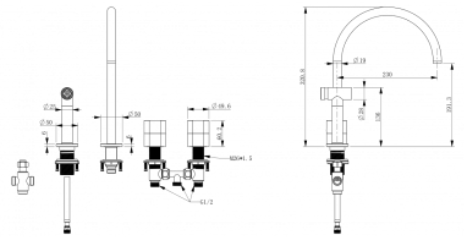

NOVAS

PRIME HOB MOUNT KITCHEN SET W/SWIVEL SPOUT & PULL OUT KITCHEN HOB SPRAY

DETAILS

PRODUCT CODE
PRMHKSSPOKHS

INCLUSIONS
Fixing Kit & Flexi Hose

INSTALLATION TYPE
Hob Mount

MATERIAL
316 Grade Stainless Steel

PRODUCT SERIES
Prime

WELS RATING
6 STAR 4 LPM - HKS, 6 STAR 3.5
LPM - KHS

WARRANTIES
25 Years

DESCRIPTION
WELS Registration no.T42953,
T42952

FINISHES

Satin Black (SBL)
Satin Stainless Steel (SSS)
Gun Metal (GM)