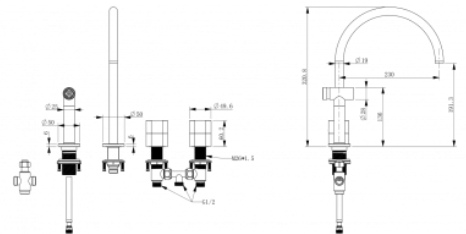

NOVAS

PRIME HOB MOUNT KITCHEN SET W/SWIVEL SPOUT & PULL OUT KITCHEN HOB SPRAY

DETAILS

PRODUCT CODE
PRMHKSSPOKHS

INCLUSIONS
Fixing Kit & Flexi Hose

INSTALLATION TYPE
Hob Mount

MATERIAL
316 Grade Stainless Steel

PRODUCT SERIES
Prime

WELS RATING
6 STAR 4 LPM - HKS, 6 STAR 3.5 LPM - KHS

WARRANTIES
25 Years

DESCRIPTION
WELS Registration no.T42953, T42952

FINISHES

Satin Black (SBL)
Satin Stainless Steel (SSS)
Gun Metal (GM)