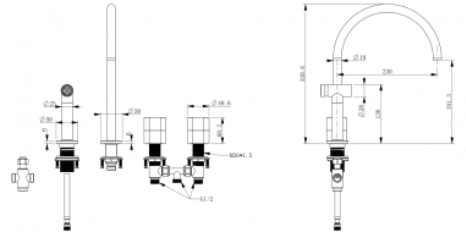

NOVAS

PRIME HOB MOUNT KITCHEN SET W/SWIVEL SPOUT & PULL OUT KITCHEN HOB SPRAY

DETAILS

PRODUCT CODE
PRMHKSSPOKHS

INCLUSIONS
Fixing Kit & Flexi Hose

INSTALLATION TYPE
Hob Mount

MATERIAL
316 Grade Stainless Steel

PRODUCT SERIES
Prime

WELS RATING
6 STAR 4 LPM - HKS, 6 STAR 3.5 LPM - KHS

WARRANTIES
25 Years

DESCRIPTION
WELS Registration no.T42953, T42952

FINISHES

Satin Black (SBL)
Satin Stainless Steel (SSS)
Gun Metal (GM)