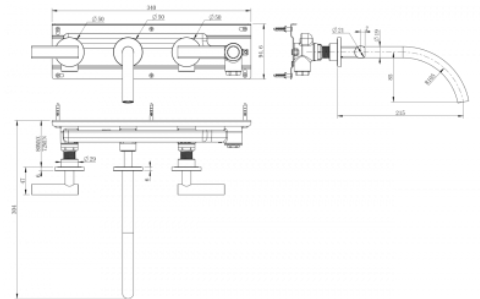

DESCRIPTION

WELS Registration no.T42946

NOTES

Offset or Centre spout position

FINISHES

Satin Black (SBL)

Satin Stainless Steel (SSS)

Gun Metal (GM)