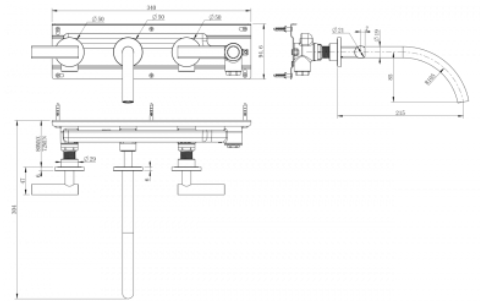

PRIME WALL BASIN SET W/LEVER

DETAILS

PRODUCT CODE

PRMWBSL

INCLUSIONS

Fixing Kit & 4 Way In Wall Breach

INSTALLATION TYPE

Wall Mount

DESCRIPTION

WELS Registration no.T42946

NOTES

Offset or Centre spout position

FINISHES

Satin Black (SBL)

Satin Stainless Steel (SSS)

Gun Metal (GM)