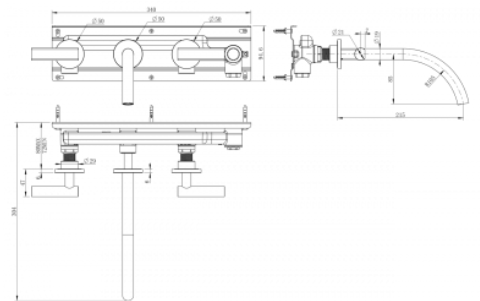

PRIME WALL BASIN SET W/LEVER

DETAILS

PRODUCT CODE

PRMWBSL

INCLUSIONS

Fixing Kit & 4 Way In Wall Breach

INSTALLATION TYPE

Wall Mount

MATERIAL

316 Grade Stainless Steel

PRODUCT SERIES

Prime

WELS RATING

6 STAR 4 LPM

WARRANTIES

25 Years

DESCRIPTION

WELS Registration no.T42946

FINISHES

Satin Black (SBL)

Satin Stainless Steel (SSS)

Gun Metal (GM)

CERTIFICATIONS