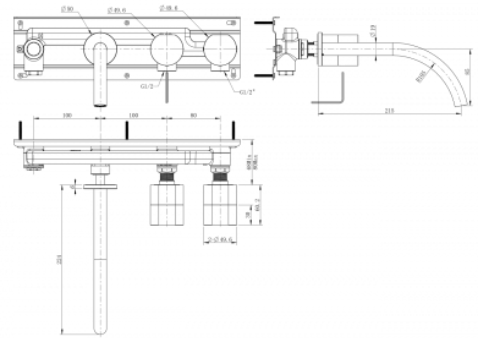

DESCRIPTION

WELS Registration no.T42945

NOTES

Offset or Centre spout position

FINISHES

Satin Black (SBL)

Satin Stainless Steel (SSS)

Gun Metal (GM)