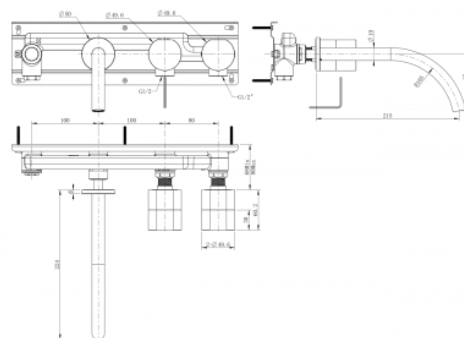

WELS Registration no.T42945

**NOTES**

Offset or Centre spout position