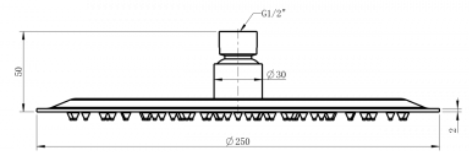

FINISHES

Polished Stainless Steel (PSS)
Satin Black (SBL)
Satin Antique Bronze (SABZ)
Satin Stainless Steel (SSS)
Gun Metal (GM)
Satin Gold (SG)

CERTIFICATIONS