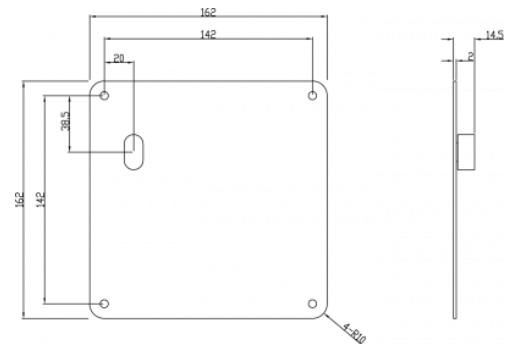

W RADIUS CORNER PLATE DOOR FURNITURE PLATE TURNSNIB PUSH

DETAILS

PRODUCT CODE

W23LH

DIMENSIONS

162mm x 162mm

DOOR THICKNESS

Suits 35-50mm Doors

FIXING

Visible

HANDING

Left or Right

MATERIAL

304 Grade Stainless Steel

OVERALL THICKNESS

2mm

PRODUCT SERIES

W Radius Corner Plate Door Furniture

WARRANTIES

25 Years Mechanical

NOTES

Product code identifies as Left Hand (LH)

FINISHES

Polished Stainless Steel (PSS)