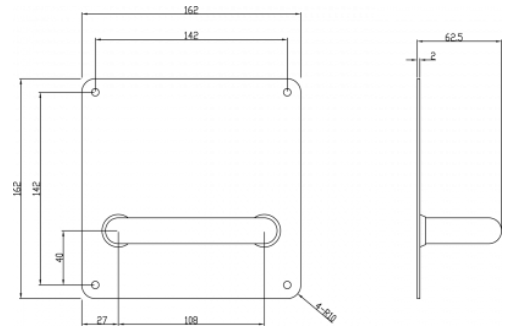

W RADIUS CORNER PLATE DOOR FURNITURE PLATE PLAIN 90 PULL

DETAILS

PRODUCT CODE

W1690

DIMENSIONS

162mm x 162mm

DOOR THICKNESS

Suits 35-50mm Doors

FIXING

Visible

MATERIAL

304 Grade Stainless Steel

OVERALL THICKNESS

2mm

PRODUCT SERIES

W Radius Corner Plate Door Furniture

WARRANTIES

25 Years Mechanical

FINISHES

Polished Stainless Steel (PSS)

Satin Black (SBL)

Satin Antique Bronze (SABZ)

Satin Stainless Steel (SSS)

Gun Metal (GM)

Satin Gold (SG)

CERTIFICATIONS