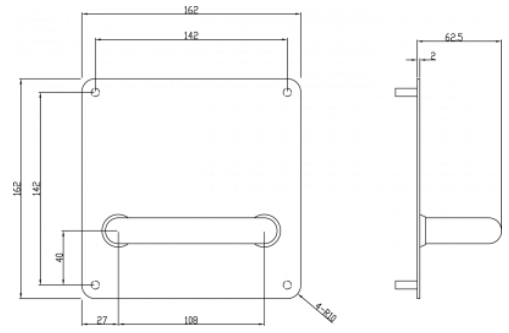

W RADIUS CORNER PLATE DOOR FURNITURE PLATE PLAIN 90 PULL

DETAILS

PRODUCT CODE

W1590

DIMENSIONS

162mm x 162mm

DOOR THICKNESS

Suits 35-50mm Doors

FIXING

Concealed

MATERIAL

304 Grade Stainless Steel

OVERALL THICKNESS

2mm

PRODUCT SERIES

W Radius Corner Plate Door Furniture

WARRANTIES

25 Years Mechanical

FINISHES

Polished Stainless Steel (PSS)

Satin Black (SBL)

Satin Antique Bronze (SABZ)

Satin Stainless Steel (SSS)

Gun Metal (GM)

Satin Gold (SG)

CERTIFICATIONS