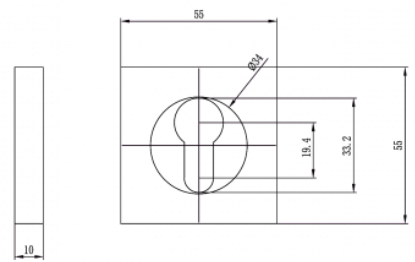

F SQUARE ROSE DOOR FURNITURE EURO ESCUTCHEON

DETAILS

PRODUCT CODE

F10

DIMENSIONS

50mm x 50mm

FIXING

Concealed

HANDING

Non-Handed

MATERIAL

304 Grade Stainless Steel

OVERALL THICKNESS

10mm

PRODUCT SERIES

F Square Rose Door Furniture

WARRANTIES

25 Years Mechanical

FINISHES

Polished Stainless Steel (PSS)

Satin Black (SBL)

Satin Antique Bronze (SABZ)

Satin Stainless Steel (SSS)

Gun Metal (GM)

Satin Gold (SG)

CERTIFICATIONS