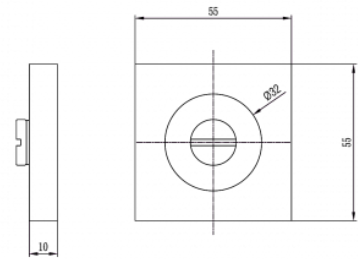

WARRANTIES

25 Years Mechanical

FINISHES

Polished Stainless Steel (PSS)

Satin Black (SBL)

Satin Antique Bronze (SABZ)

Satin Stainless Steel (SSS)

Gun Metal (GM)

Satin Gold (SG)

CERTIFICATIONS