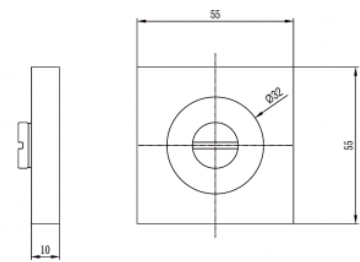

WARRANTIES

25 Years Mechanical

FINISHES

Polished Stainless Steel (PSS)

Satin Black (SBL)

Satin Antique Bronze (SABZ)

Satin Stainless Steel (SSS)

Gun Metal (GM)

Satin Gold (SG)

CERTIFICATIONS