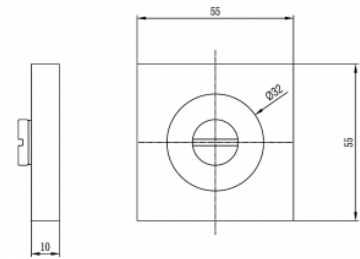

WARRANTIES

25 Years Mechanical

FINISHES

Polished Stainless Steel (PSS)

Satin Black (SBL)

Satin Antique Bronze (SABZ)

Satin Stainless Steel (SSS)

Gun Metal (GM)

Satin Gold (SG)

CERTIFICATIONS