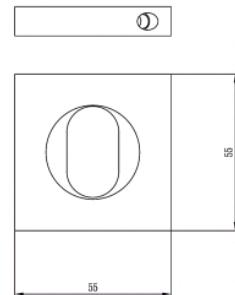

WARRANTIES

25 Years Mechanical

FINISHES

Polished Stainless Steel (PSS)

Satin Black (SBL)

Satin Antique Bronze (SABZ)

Satin Stainless Steel (SSS)

Gun Metal (GM)

Satin Gold (SG)

CERTIFICATIONS

Fire Rated