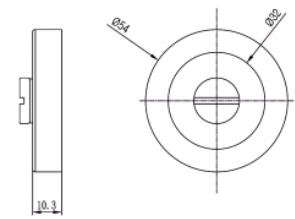

B ROUND ROSE DOOR FURNITURE EMERGENCY RELEASE

DETAILS

PRODUCT CODE

B09

FIXING

Concealed

HANDING

Non-Handed

MATERIAL

304 Grade Stainless Steel

OVERALL DIAMETER

50mm

OVERALL THICKNESS

10mm

PRODUCT SERIES

B Round Rose Door Furniture

WARRANTIES

25 Years Mechanical

FINISHES

Polished Stainless Steel (PSS)

Satin Black (SBL)

Satin Antique Bronze (SABZ)

Satin Stainless Steel (SSS)

Gun Metal (GM)

Satin Gold (SG)

CERTIFICATIONS

Fire Rated