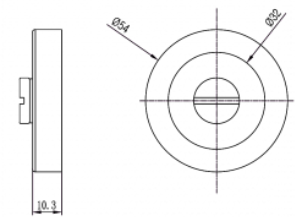

B ROUND ROSE DOOR FURNITURE EMERGENCY RELEASE

DETAILS

PRODUCT CODE

B09

FIXING

Concealed

HANDING

Non-Handed

MATERIAL

304 Grade Stainless Steel

OVERALL DIAMETER

50mm

OVERALL THICKNESS

10mm

PRODUCT SERIES

B Round Rose Door Furniture

WARRANTIES

25 Years Mechanical

FINISHES

Polished Stainless Steel (PSS)

Satin Black (SBL)

Satin Antique Bronze (SABZ)

Satin Stainless Steel (SSS)

Gun Metal (GM)

Satin Gold (SG)

CERTIFICATIONS

Fire Rated