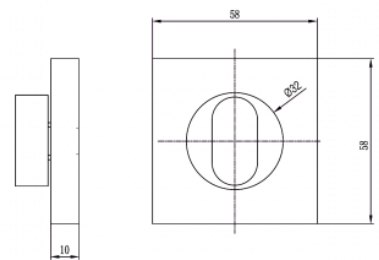

### DETAILS

**PRODUCT CODE**

F07

**DIMENSIONS**

50mm x 50mm

**FIXING**

Concealed

**HANDING**

Non-Handed

**MATERIAL**

304 Grade Stainless Steel

**OVERALL THICKNESS**

10mm

**PRODUCT SERIES**

F Square Rose Door Furniture

**WARRANTIES**