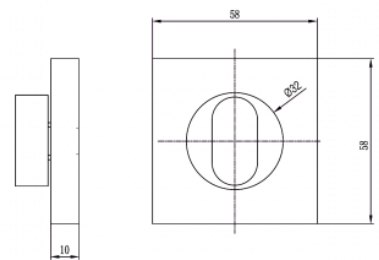

F SQUARE ROSE DOOR FURNITURE TURNSNIB

DETAILS

PRODUCT CODE

F07

DIMENSIONS

50mm x 50mm

FIXING

Concealed

HANDING

Non-Handed

MATERIAL

304 Grade Stainless Steel

OVERALL THICKNESS

10mm

PRODUCT SERIES

F Square Rose Door Furniture

WARRANTIES

25 Years Mechanical

FINISHES

Polished Stainless Steel (PSS)

Satin Black (SBL)

Satin Antique Bronze (SABZ)

Satin Stainless Steel (SSS)

Gun Metal (GM)

Satin Gold (SG)

CERTIFICATIONS