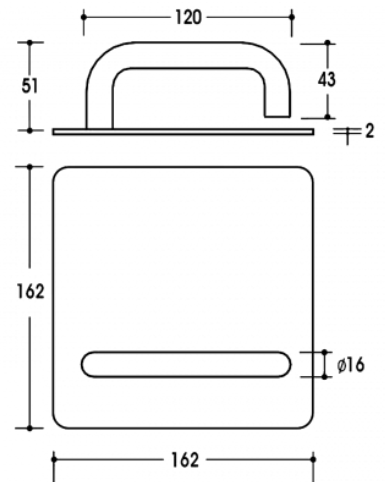

W RADIUS CORNER PLATE DOOR FURNITURE PLATE PLAIN 50 LEVER

DETAILS

PRODUCT CODE

W0550LH

DIMENSIONS

162mm x 162mm

DOOR THICKNESS

Suits 35-50mm Doors

FIXING

Concealed

HANDING

Left or Right

MATERIAL

304 Grade Stainless Steel

OVERALL THICKNESS

2mm

PRODUCT SERIES

W Radius Corner Plate Door Furniture

WARRANTIES

25 Years Mechanical

NOTES

Product code identifies as Left Hand (LH)

FINISHES

Polished Stainless Steel (PSS)