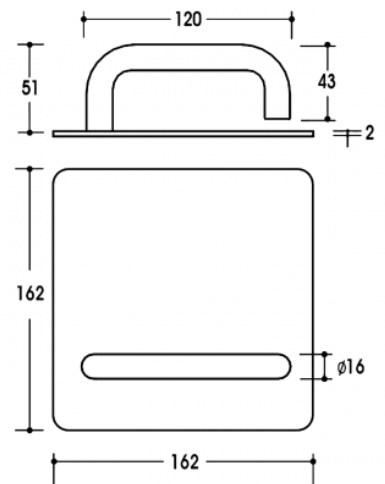

W RADIUS CORNER PLATE DOOR FURNITURE PLATE PLAIN 50 LEVER

DETAILS

PRODUCT CODE

W0550LH

DIMENSIONS

162mm x 162mm

DOOR THICKNESS

Suits 35-50mm Doors

FIXING

Concealed

HANDING

Left or Right

MATERIAL

304 Grade Stainless Steel

OVERALL THICKNESS

2mm

PRODUCT SERIES

W Radius Corner Plate Door Furniture

WARRANTIES

25 Years Mechanical

NOTES

Product code identifies as Left Hand (LH)

FINISHES

Polished Stainless Steel (PSS)