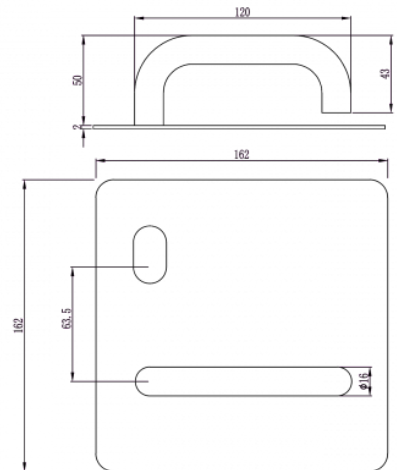

W RADIUS CORNER PLATE DOOR FURNITURE PLATE CYLINDER HOLE 50 LEVER

DETAILS

PRODUCT CODE

WO150LH

DIMENSIONS

162mm x 162mm

DOOR THICKNESS

Suits 35-50mm Doors

FIXING

Concealed

HANDING

Left or Right

MATERIAL

304 Grade Stainless Steel

OVERALL THICKNESS

2mm

PRODUCT SERIES

W Radius Corner Plate Door Furniture

WARRANTIES

25 Years Mechanical

NOTES

Product code identifies as Left Hand (LH)

FINISHES

Polished Stainless Steel (PSS)