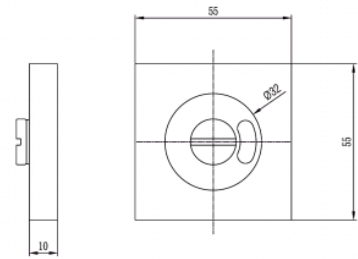

F SQUARE ROSE DOOR FURNITURE INDICATING EMERGENCY RELEASE

DETAILS

PRODUCT CODE

F09I

DIMENSIONS

50mm x 50mm

FIXING

Concealed

HANDING

Non-Handed

MATERIAL

304 Grade Stainless Steel

OVERALL THICKNESS

10mm

PRODUCT SERIES

F Square Rose Door Furniture

WARRANTIES

25 Years Mechanical

FINISHES

Polished Stainless Steel (PSS)

Satin Black (SBL)

Satin Antique Bronze (SABZ)

Satin Stainless Steel (SSS)

Gun Metal (GM)

Satin Gold (SG)

CERTIFICATIONS