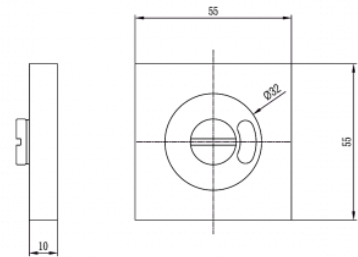

F SQUARE ROSE DOOR FURNITURE INDICATING EMERGENCY RELEASE

DETAILS

PRODUCT CODE

F09I

DIMENSIONS

50mm x 50mm

FIXING

Concealed

HANDING

Non-Handed

MATERIAL

304 Grade Stainless Steel

OVERALL THICKNESS

10mm

PRODUCT SERIES

F Square Rose Door Furniture

WARRANTIES

25 Years Mechanical

FINISHES

Polished Stainless Steel (PSS)

Satin Black (SBL)

Satin Antique Bronze (SABZ)

Satin Stainless Steel (SSS)

Gun Metal (GM)

Satin Gold (SG)

CERTIFICATIONS