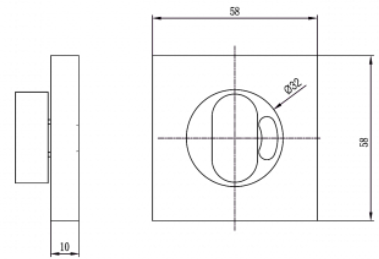

WARRANTIES

25 Years Mechanical

FINISHES

Polished Stainless Steel (PSS)

Satin Black (SBL)

Satin Antique Bronze (SABZ)

Satin Stainless Steel (SSS)

Gun Metal (GM)

Satin Gold (SG)

CERTIFICATIONS