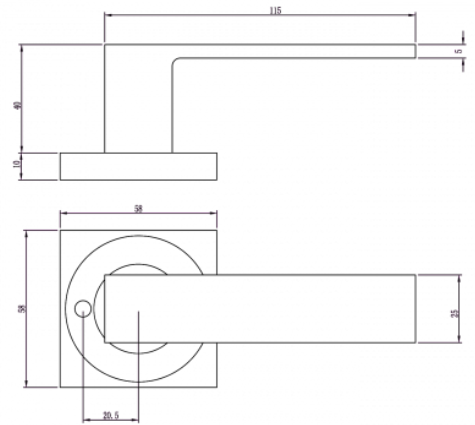

NOTES

Includes in latch set

FINISHES

Polished Stainless Steel (PSS)

Satin Black (SBL)

Satin Antique Bronze (SABZ)

Satin Stainless Steel (SSS)

Gun Metal (GM)

Satin Gold (SG)

CERTIFICATIONS