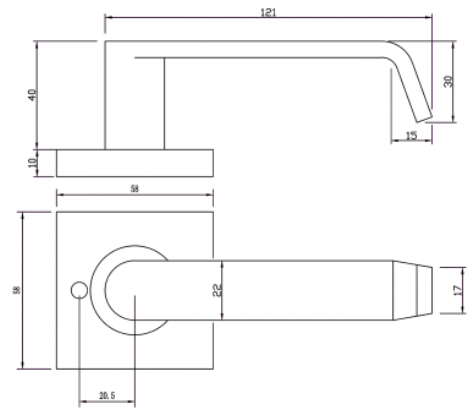

F SQUARE ROSE DOOR FURNITURE PRIVACY SET 63 LEVER

DETAILS

PRODUCT CODE

F0463

DIMENSIONS

55mm x 55mm

DOOR THICKNESS

Suits 32-50mm Doors

FIXING

Concealed 38mm-41mm horizontal bolt through fixing

HANDING

Non-Handed

MATERIAL

304 Grade Stainless Steel

OVERALL THICKNESS

10mm

PRODUCT SERIES

F Square Rose Door Furniture

WARRANTIES

25 Years Mechanical

NOTES

Includes in latch set

FINISHES

Polished Stainless Steel (PSS)

Satin Black (SBL)

Satin Antique Bronze (SABZ)

Satin Stainless Steel (SSS)

Gun Metal (GM)

Satin Gold (SG)

CERTIFICATIONS