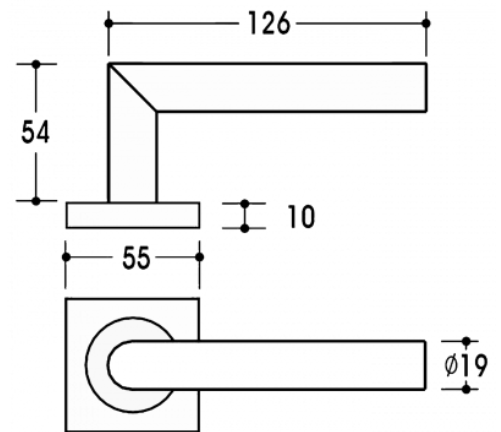

NOTES

Includes in latch set

FINISHES

Polished Stainless Steel (PSS)

Satin Black (SBL)

Satin Antique Bronze (SABZ)

Satin Stainless Steel (SSS)

Gun Metal (GM)

Satin Gold (SG)

CERTIFICATIONS

Fire Rated