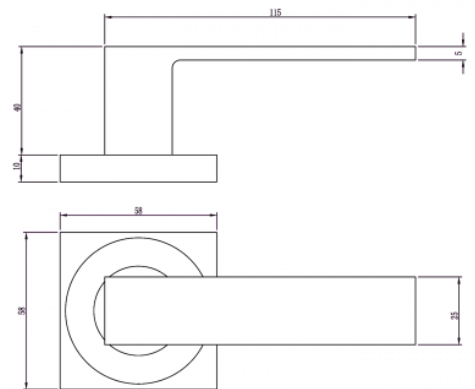

NOTES

Requires mortice lock or tubular latch

FINISHES

Polished Stainless Steel (PSS)

Satin Black (SBL)

Satin Antique Bronze (SABZ)

Satin Stainless Steel (SSS)

Gun Metal (GM)

Satin Gold (SG)

CERTIFICATIONS