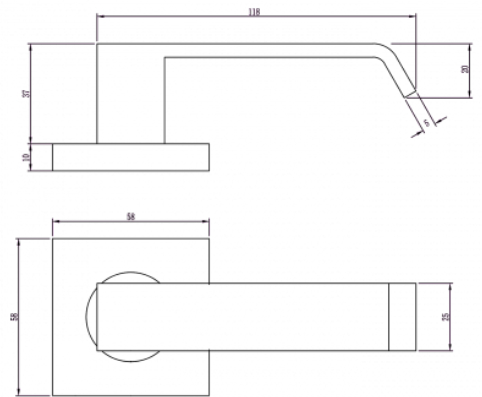

NOTES

Requires mortice lock or tubular latch

FINISHES

Polished Stainless Steel (PSS)

Satin Black (SBL)

Satin Antique Bronze (SABZ)

Satin Stainless Steel (SSS)

Gun Metal (GM)

Satin Gold (SG)

CERTIFICATIONS

Fire Rated