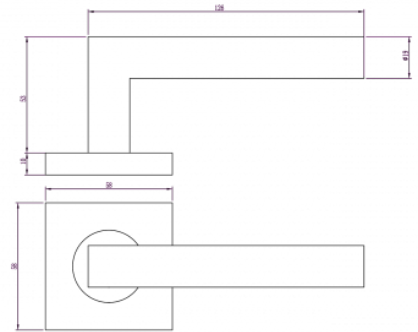

NOTES

Requires mortice lock or tubular latch

FINISHES

Polished Stainless Steel (PSS)

Satin Black (SBL)

Satin Antique Bronze (SABZ)

Satin Stainless Steel (SSS)

Gun Metal (GM)

Satin Gold (SG)

CERTIFICATIONS

Fire Rated