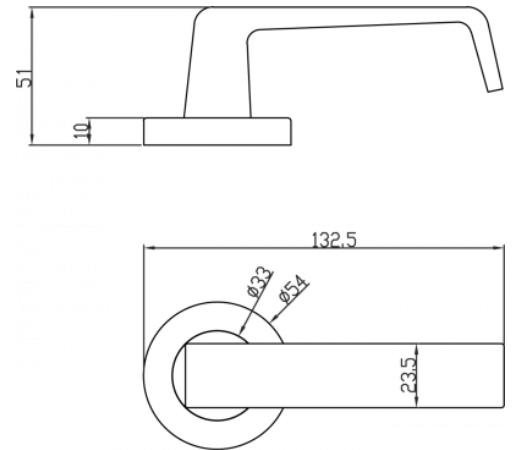

B ROUND ROSE DOOR FURNITURE PASSAGE SET 79 LEVER

DETAILS

PRODUCT CODE

B0179

DOOR THICKNESS

Suits 32-50mm Doors

FIXING

Concealed 38mm-41mm horizontal bolt through fixing

HANDING

Non-Handed

MATERIAL

304 Grade Stainless Steel

OVERALL DIAMETER

54mm

OVERALL THICKNESS

10mm

PRODUCT SERIES

B Round Rose Door Furniture

WARRANTIES

25 Years Mechanical

NOTES

Requires mortice lock or tubular latch, DDA compliant

FINISHES

Polished Stainless Steel (PSS)

Satin Black (SBL)

Satin Antique Bronze (SABZ)

Satin Stainless Steel (SSS)

Gun Metal (GM)

Satin Gold (SG)

CERTIFICATIONS