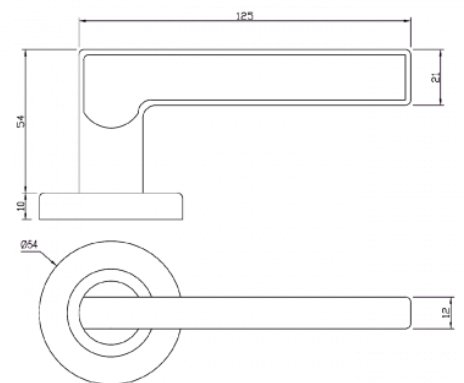

B ROUND ROSE DOOR FURNITURE PASSAGE SET 72 LEVER

DETAILS

PRODUCT CODE

B0172

DOOR THICKNESS

Suits 32-50mm Doors

FIXING

Concealed 38mm-41mm horizontal bolt through fixing

HANDING

Non-Handed

MATERIAL

304 Grade Stainless Steel

OVERALL DIAMETER

54mm

OVERALL THICKNESS

10mm

PRODUCT SERIES

B Round Rose Door Furniture

WARRANTIES

25 Years Mechanical

NOTES

Requires mortice lock or tubular latch

FINISHES

Polished Stainless Steel (PSS)

Satin Black (SBL)

Satin Antique Bronze (SABZ)

Satin Stainless Steel (SSS)

Gun Metal (GM)

Satin Gold (SG)

CERTIFICATIONS

Fire Rated