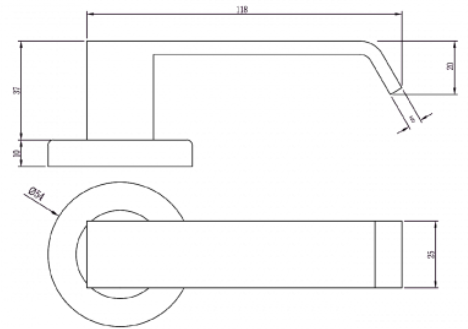

B ROUND ROSE DOOR FURNITURE PASSAGE SET 65 LEVER

DETAILS

PRODUCT CODE

B0165

DOOR THICKNESS

Suits 32-50mm Doors

FIXING

Concealed 38mm-41mm horizontal bolt through fixing

HANDING

Non-Handed

MATERIAL

304 Grade Stainless Steel

OVERALL DIAMETER

54mm

OVERALL THICKNESS

10mm

PRODUCT SERIES

B Round Rose Door Furniture

WARRANTIES

25 Years Mechanical

NOTES

Requires mortice lock or tubular latch

FINISHES

Polished Stainless Steel (PSS)

Satin Black (SBL)

Satin Antique Bronze (SABZ)

Satin Stainless Steel (SSS)

Gun Metal (GM)

Satin Gold (SG)

CERTIFICATIONS