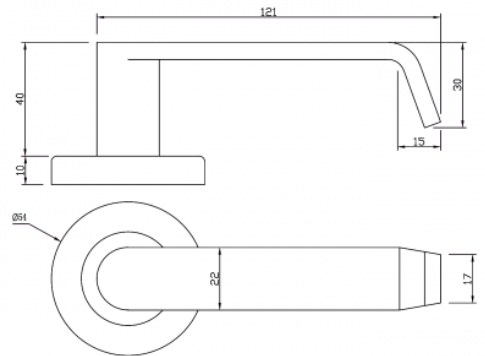

B ROUND ROSE DOOR FURNITURE PASSAGE SET 63 LEVER

DETAILS

PRODUCT CODE

B0163

DOOR THICKNESS

Suits 32-50mm Doors

FIXING

Concealed 38mm-41mm horizontal bolt through fixing

HANDING

Non-Handed

MATERIAL

304 Grade Stainless Steel

OVERALL DIAMETER

54mm

OVERALL THICKNESS

10mm

PRODUCT SERIES

B Round Rose Door Furniture

WARRANTIES

25 Years Mechanical

NOTES

Requires mortice lock or tubular latch, DDA compliant

FINISHES

Polished Stainless Steel (PSS)

Satin Black (SBL)

Satin Antique Bronze (SABZ)

Satin Stainless Steel (SSS)

Gun Metal (GM)

Satin Gold (SG)

CERTIFICATIONS