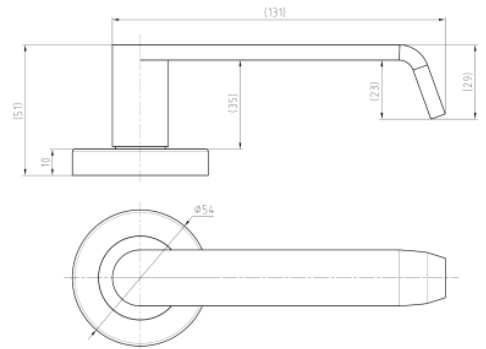

B ROUND ROSE DOOR FURNITURE PASSAGE SET 63 LEVER

DETAILS

PRODUCT CODE

B0163

DOOR THICKNESS

Suits 32-50mm Doors

FIXING

Concealed 38mm-41mm horizontal bolt through fixing

HANDING

Non-Handed

MATERIAL

304 Grade Stainless Steel

OVERALL DIAMETER

54mm

OVERALL THICKNESS

10mm

PRODUCT SERIES

B Round Rose Door Furniture

WARRANTIES

25 Years Mechanical

NOTES

Requires mortice lock or tubular latch, DDA compliant

FINISHES

Polished Stainless Steel (PSS)

Satin Black (SBL)

Satin Antique Bronze (SABZ)

Satin Stainless Steel (SSS)

Gun Metal (GM)

Satin Gold (SG)

CERTIFICATIONS