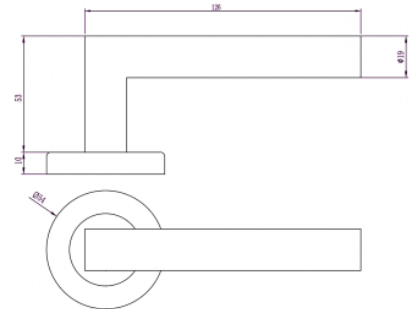

NOTES

Requires mortice lock or tubular latch

FINISHES

Polished Stainless Steel (PSS)

Satin Black (SBL)

Satin Antique Bronze (SABZ)

Satin Stainless Steel (SSS)

Gun Metal (GM)

Satin Gold (SG)

CERTIFICATIONS