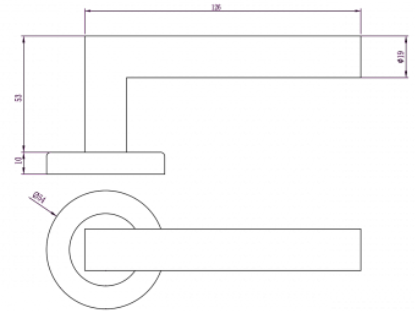

NOTES

Requires mortice lock or tubular latch

FINISHES

Polished Stainless Steel (PSS)

Satin Black (SBL)

Satin Antique Bronze (SABZ)

Satin Stainless Steel (SSS)

Gun Metal (GM)

Satin Gold (SG)

CERTIFICATIONS

Fire Rated