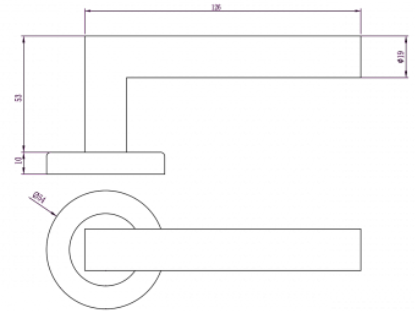

NOTES

Requires mortice lock or tubular latch

FINISHES

Polished Stainless Steel (PSS)

Satin Black (SBL)

Satin Antique Bronze (SABZ)

Satin Stainless Steel (SSS)

Gun Metal (GM)

Satin Gold (SG)

CERTIFICATIONS