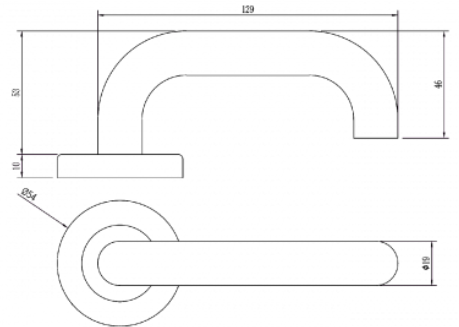

B ROUND ROSE DOOR FURNITURE PASSAGE SET 51 LEVER

DETAILS

PRODUCT CODE

B0151

DOOR THICKNESS

Suits 32-50mm Doors

FIXING

Concealed 38mm-41mm horizontal bolt through fixing

HANDING

Non-Handed

MATERIAL

304 Grade Stainless Steel

OVERALL DIAMETER

54mm

OVERALL THICKNESS

10mm

PRODUCT SERIES

B Round Rose Door Furniture

WARRANTIES

25 Years Mechanical

NOTES

Requires mortice lock or tubular latch, DDA compliant

FINISHES

Polished Stainless Steel (PSS)

Satin Black (SBL)

Satin Antique Bronze (SABZ)

Satin Stainless Steel (SSS)

Gun Metal (GM)

Satin Gold (SG)

CERTIFICATIONS