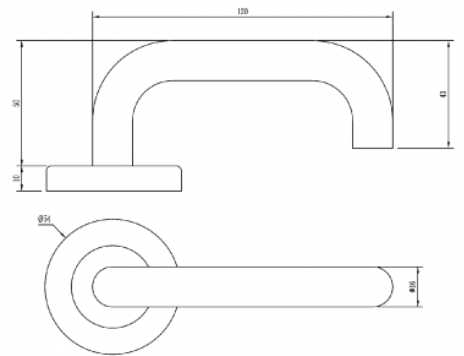

B ROUND ROSE DOOR FURNITURE PASSAGE SET 50 LEVER

DETAILS

PRODUCT CODE

B0150

DOOR THICKNESS

Suits 32-50mm Doors

FIXING

Concealed 38mm-41mm horizontal bolt through fixing

HANDING

Non-Handed

MATERIAL

304 Grade Stainless Steel

OVERALL DIAMETER

54mm

OVERALL THICKNESS

10mm

PRODUCT SERIES

B Round Rose Door Furniture

WARRANTIES

25 Years Mechanical

NOTES

Requires mortice lock or tubular latch, DDA compliant

FINISHES

Polished Stainless Steel (PSS)

Satin Black (SBL)

Satin Antique Bronze (SABZ)

Satin Stainless Steel (SSS)

Gun Metal (GM)

Satin Gold (SG)

CERTIFICATIONS