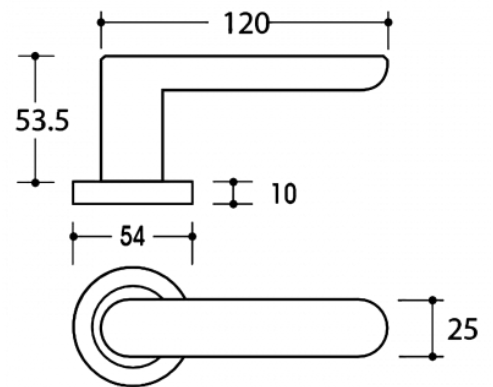

B ROUND ROSE DOOR FURNITURE PASSAGE SET 35 LEVER

DETAILS

PRODUCT CODE

B0135

DOOR THICKNESS

Suits 32-50mm Doors

FIXING

Concealed 38mm-41mm horizontal bolt through fixing

HANDING

Non-Handed

MATERIAL

304 Grade Stainless Steel

OVERALL DIAMETER

54mm

OVERALL THICKNESS

10mm

PRODUCT SERIES

B Round Rose Door Furniture

WARRANTIES

25 Years Mechanical

NOTES

Requires mortice lock or tubular latch

FINISHES

Polished Stainless Steel (PSS)

Satin Black (SBL)

Satin Antique Bronze (SABZ)

Satin Stainless Steel (SSS)

Gun Metal (GM)

Satin Gold (SG)

CERTIFICATIONS