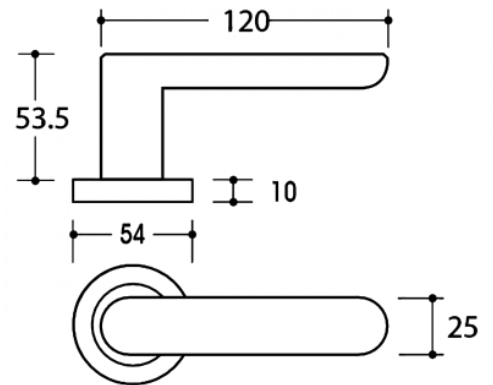

B ROUND ROSE DOOR FURNITURE PASSAGE SET 35 LEVER

DETAILS

PRODUCT CODE

B0135

DOOR THICKNESS

Suits 32-50mm Doors

FIXING

Concealed 38mm-41mm horizontal bolt through fixing

HANDING

Non-Handed

MATERIAL

304 Grade Stainless Steel

OVERALL DIAMETER

54mm

OVERALL THICKNESS

10mm

PRODUCT SERIES

B Round Rose Door Furniture

WARRANTIES

25 Years Mechanical

NOTES

Requires mortice lock or tubular latch

FINISHES

Polished Stainless Steel (PSS)

Satin Black (SBL)

Satin Antique Bronze (SABZ)

Satin Stainless Steel (SSS)

Gun Metal (GM)

Satin Gold (SG)

CERTIFICATIONS