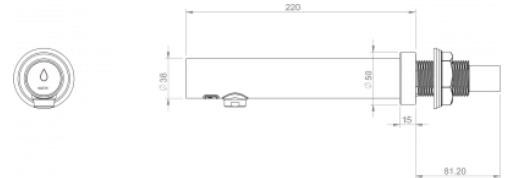

SMART TAP SMART TAP WALL SENSOR TAP STAINLESS STEEL

DETAILS

PRODUCT CODE
SMTTAPW

DIMENSIONS
220 x 50 x 38

COLOUR
Stainless Steel

INCLUSIONS
Fixing Kit & Flexi hose

INSTALLATION TYPE
Wall Mounted

MATERIAL
Stainless Steel

OVERALL DIAMETER
38

OVERALL THICKNESS
38

PRODUCT SERIES
Smart Tap

WELS RATING
6 STAR 4 LPM

WARRANTIES
5 Years

DESCRIPTION
WELS Registration no.T41542

FINISHES

Satin Antique Bronze (SABZ)