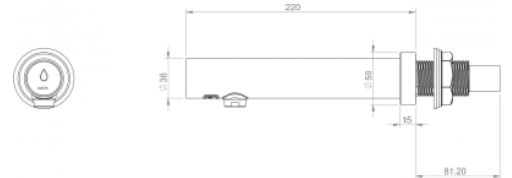

SMART TAP SMART TAP WALL SENSOR TAP STAINLESS STEEL

DETAILS

PRODUCT CODE
SMTTAPW

DIMENSIONS
220 x 50 x 38

COLOUR
Stainless Steel

INCLUSIONS
Fixing Kit & Flexi hose

INSTALLATION TYPE
Wall Mounted

MATERIAL
Stainless Steel

OVERALL DIAMETER
38

OVERALL THICKNESS
38

PRODUCT SERIES
Smart Tap

WELS RATING
6 STAR 4 LPM

WARRANTIES
5 Years

DESCRIPTION
WELS Registration no.T41542

FINISHES

Satin Antique Bronze (SABZ)
Satin Stainless Steel (SSS)
Gun Metal (GM)
Satin Gold (SG)