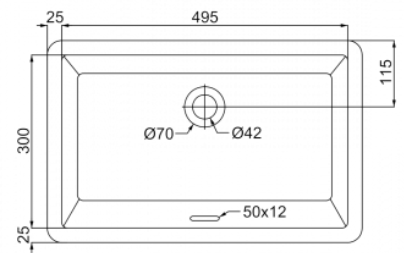

NOVAS

CLASSIC RECTANGULAR UNDER COUNTER BASIN W/OVERFLOW 550 X 355 X 180MM

DETAILS

PRODUCT CODE

CLCUMBRE550355

DIMENSIONS

545mm x 350mm x 190mm

COLOUR

15 Years

NOTES

All ceramic products can vary + or - 5mm.

TOP_VIEW

FRONT_VIEW

SIDE_VIEW