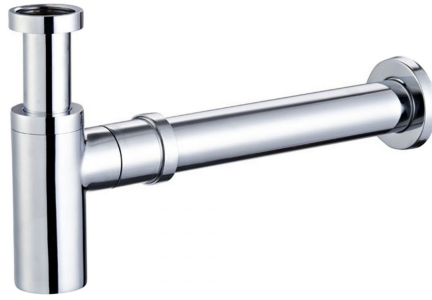

NOVAS

NOVAS BOTTLE P TRAP 40MM

DETAILS

PRODUCT CODE
BTRP40

MATERIAL
Brass

PRODUCT SERIES
Novas

WARRANTIES
1 Year

FINISHES

Satin Black (SBL)
Satin Antique Bronze (SABZ)
Gun Metal (GM)
Matte Black (MB)
Satin Nickel (SN)
Satin Gold (SG)
Polished Chrome (PC)
Gloss White (GW)

CERTIFICATIONS