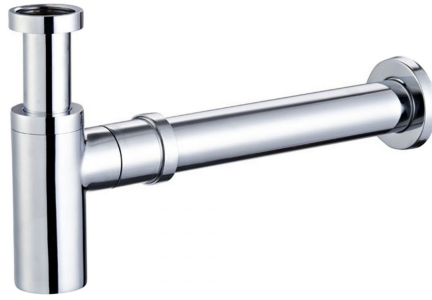

## NOVAS BOTTLE P TRAP 40MM

### DETAILS

**PRODUCT CODE**  
BTRP40

**MATERIAL**  
Brass

**PRODUCT SERIES**  
Novas

**WARRANTIES**  
1 Year