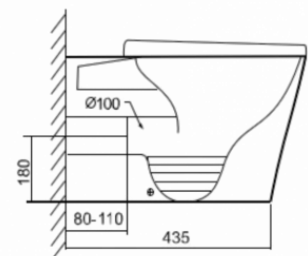

NOVAS

CLASSIC RIMLESS WALL FACED PAN

DETAILS

PRODUCT CODE

CLCRWFP

DIMENSIONS

560mm x 360mm x 420mm

MATERIAL

SIDE VIEW**TOP VIEW**