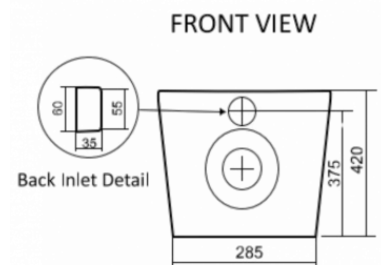

CERTIFICATIONS

FRONT VIEW

Back Inlet Detail