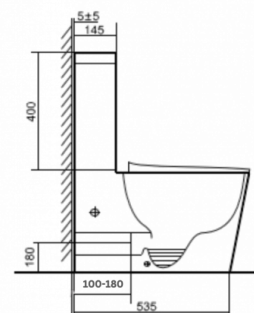

NOVAS

CLASSIC TORNADO FLUSH W/FACED TOILET SUITE

DETAILS

PRODUCT CODE

CLCRWFTAB

DIMENSIONS

665mm x 355mm x 840mm

MATERIAL

Vitreous China

PRODUCT SERIES

Classic

SET OUT

100mm-180mm

SET OUT TYPE

S Trap

WELS RATING

4 STAR 4.5/3L

WARRANTIES

15 Years Ceramic / 3 Years Internals, Seat & Buttons

DESCRIPTION

WELS Registration no.LO4711

NOTES

Geberit Internals - White Buttons

FINISHES

Gloss White

CERTIFICATIONS

FRONT VIEW

SIDE VIEW

TOP VIEW