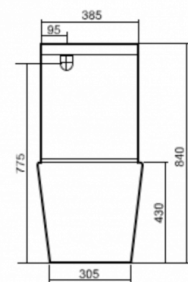

CERTIFICATIONS

FRONT VIEW