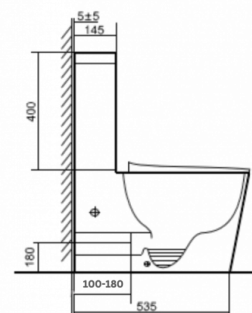

NOVAS

CLASSIC TORNADO FLUSH W/FACED TOILET SUITE

DETAILS

PRODUCT CODE

CLCRWFTAB

DIMENSIONS

665mm x 355mm x 840mm

MATERIAL

Vitreous China

PRODUCT SERIES

Classic

SET OUT

100mm-180mm

SET OUT TYPE

S Trap

WELS RATING

4 STAR 4.5/3L

WARRANTIES

15 Years Ceramic / 3 Years Internals, Seat & Buttons

DESCRIPTION

WELS Registration no.LO4711

NOTES

Geberit Internals - White Buttons

FINISHES

Gloss White

CERTIFICATIONS

FRONT VIEW

SIDE VIEW

TOP VIEW