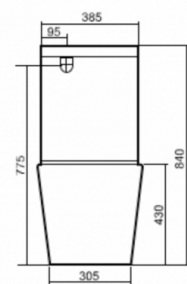

CERTIFICATIONS

FRONT VIEW