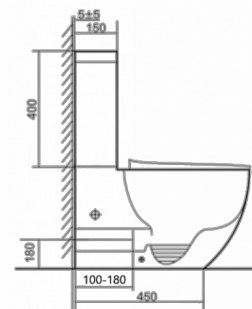

### DETAILS

**PRODUCT CODE**  
STLERWFT

**DIMENSIONS**  
615mm x 345mm x 820mm

**MATERIAL**  
Vitreous China

**PRODUCT SERIES**  
Sottile

**SET OUT**  
100mm-180mm

**SET OUT TYPE**  
S Trap

**WELS RATING**  
4 STAR 4.5/3L

### CERTIFICATIONS

FRONT VIEW

SIDE VIEW

TOP VIEW