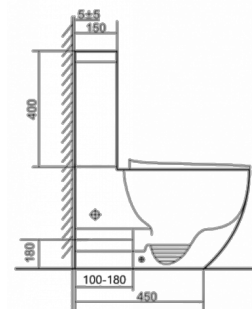

NOVAS

SOTTILE RIMLESS WALL FACED TOILET SUITE

DETAILS

PRODUCT CODE
STLERWFT

DIMENSIONS
615mm x 345mm x 820mm

MATERIAL
Vitreous China

PRODUCT SERIES
Sottile

SET OUT
100mm-180mm

SET OUT TYPE
S Trap

WELS RATING
4 STAR 4.5/3L

WARRANTIES
15 Years Ceramic / 3 Years
Internals, Seat & Buttons

DESCRIPTION
WELS Registration no.LO6535

NOTES
Geberit Internals - White Buttons

FINISHES

Gloss White

CERTIFICATIONS

FRONT VIEW

SIDE VIEW

TOP VIEW