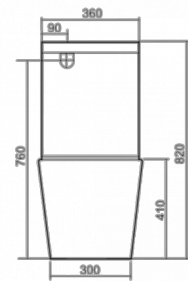

CERTIFICATIONS

FRONT VIEW

SIDE VIEW